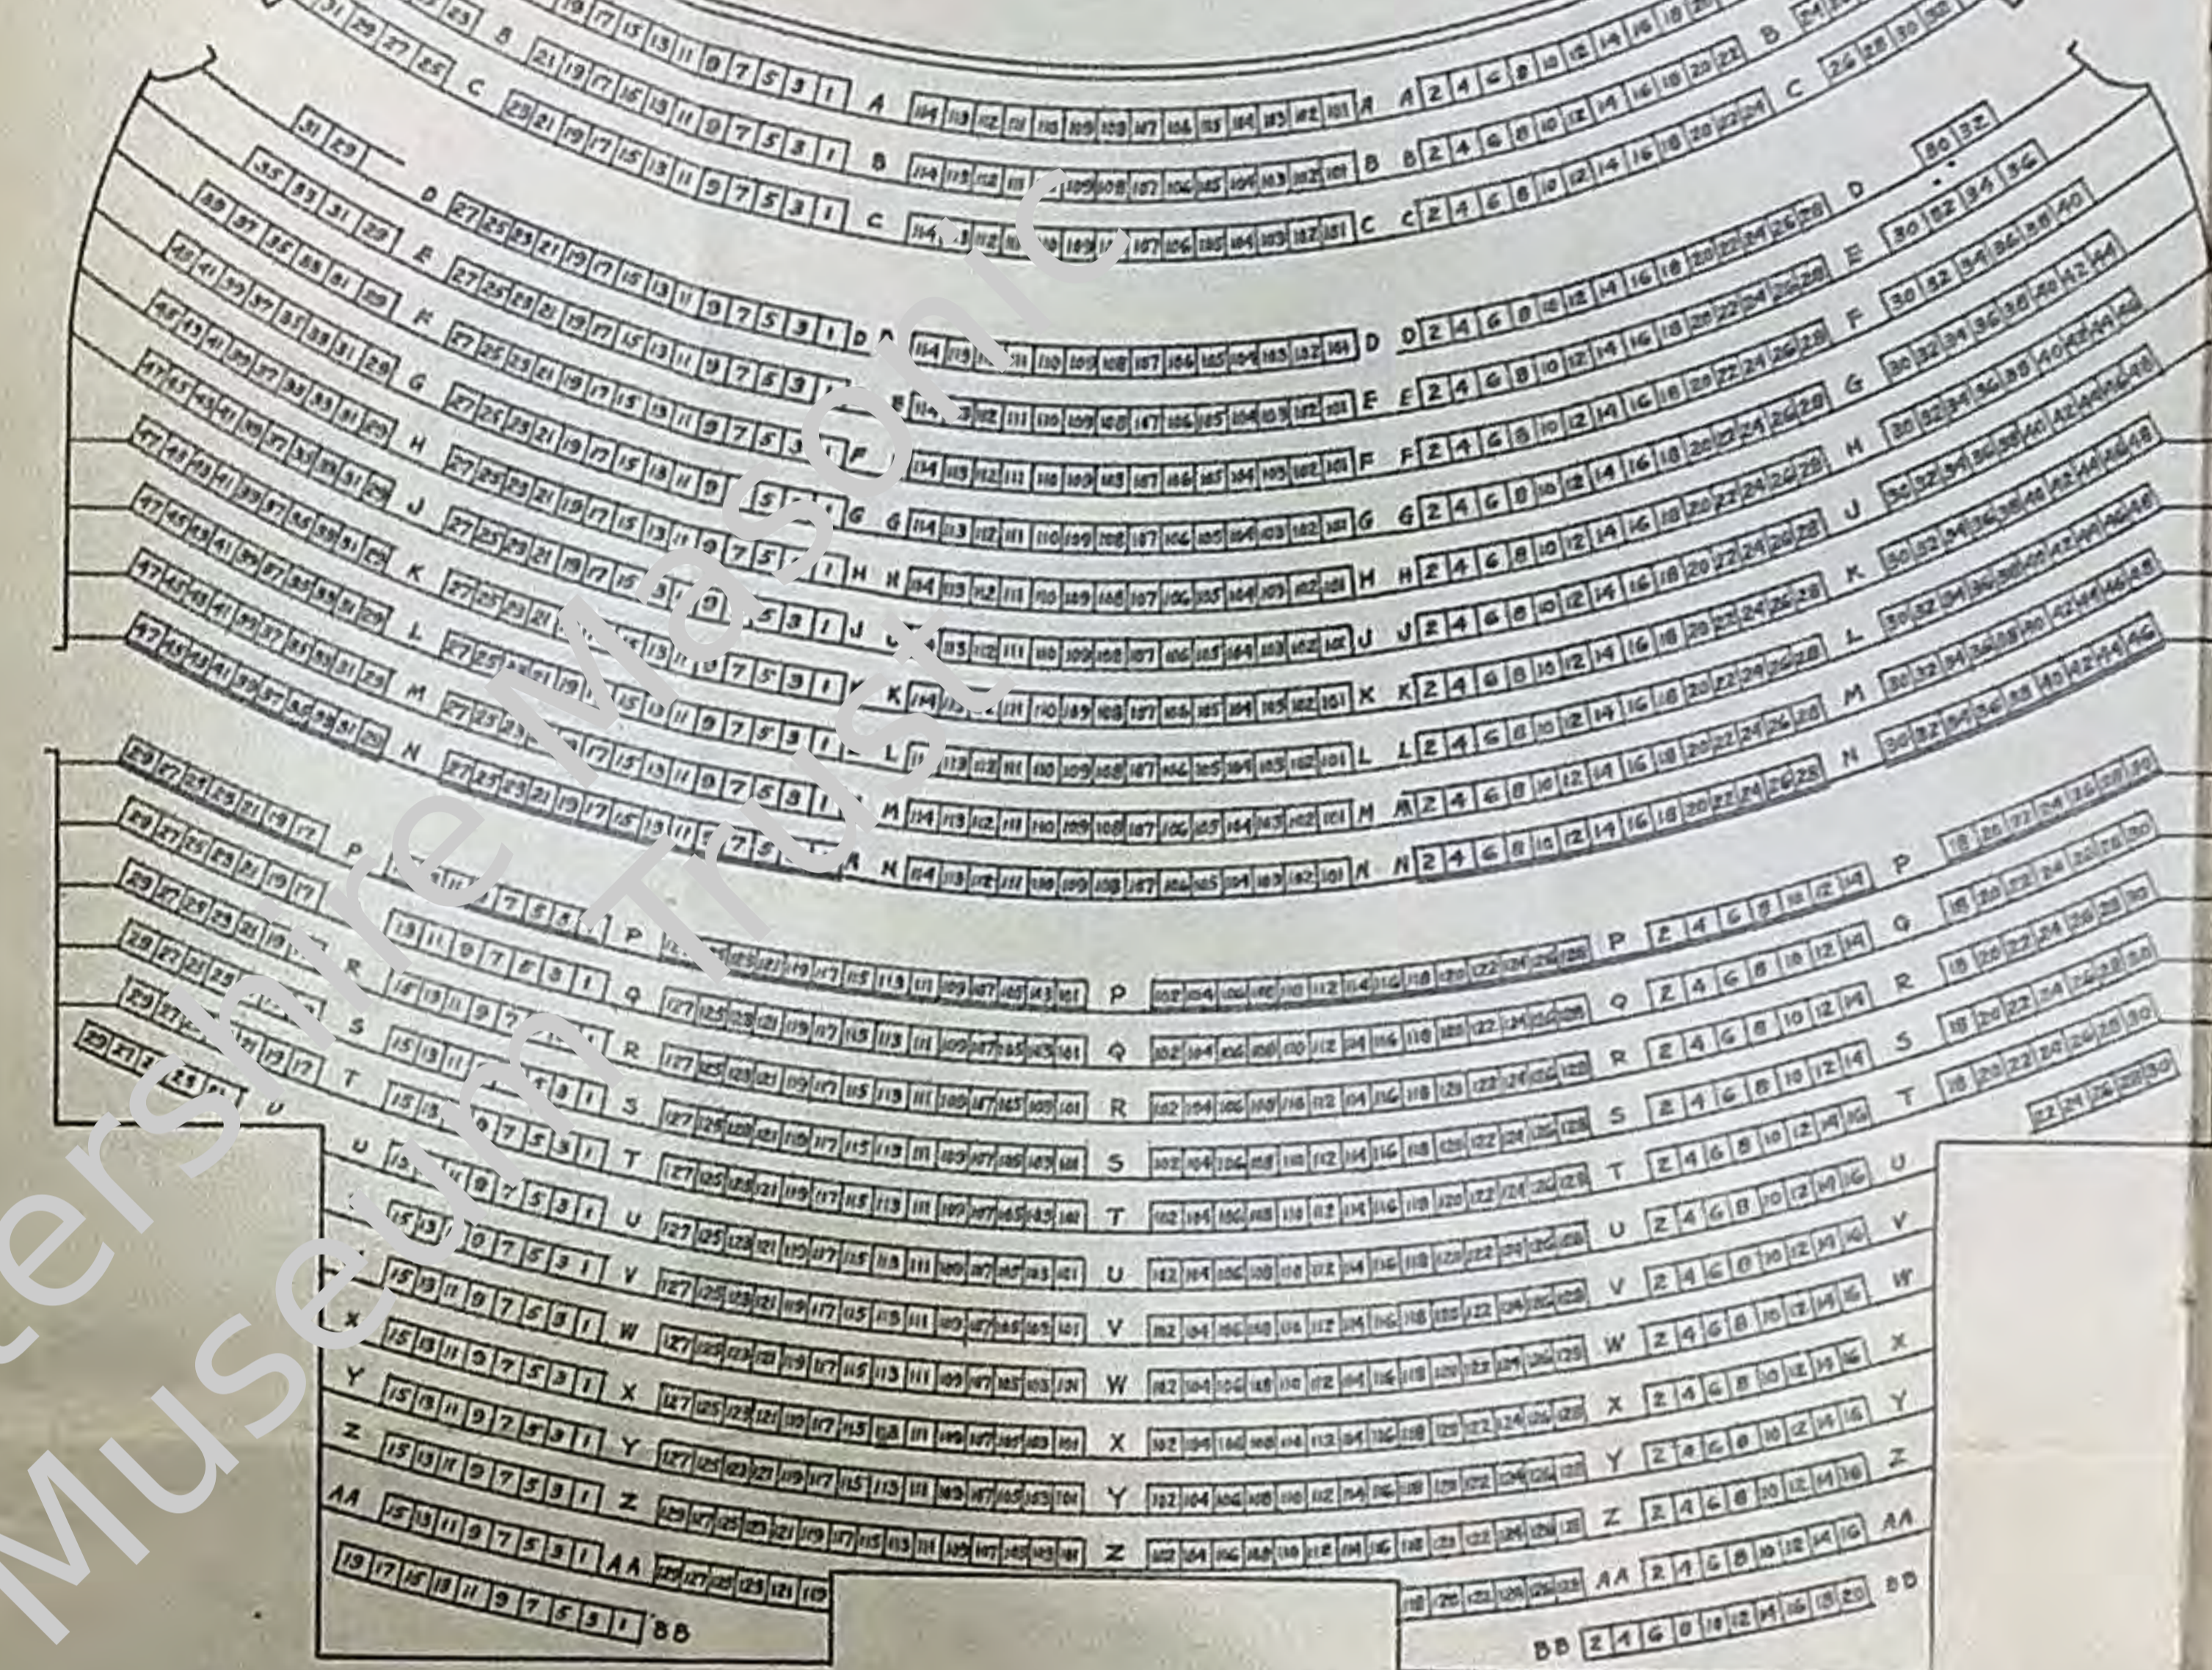

# ORCHESTRA

(962 Seats)

STAGE

ORCHESTRA PIT

# DRESS CIRCLE

(1321 Seats)

# BALCONY

(1181 Seats)

Seating Diagram of  
**MECCA AUDITORIUM**  
133 WEST 55TH STREET  
NEW YORK, N. Y.

If Boxes are desired, seating arrangements of Rows A, B and C of Dress Circle can be arranged for Boxes as follows:

Box	21	19	17	15	13	11	9	7	5	3	1	2	4	6	8	10	12	14	16	18	20	Box	
A	20-27-25	23-21	19-17	15-13	11-9	7-5	3-1	A	114-113	112-111	110-109	108-107	106-105	104-103	102-101	A	8	10	12	14	16	18	20
B	31-29-27	28-26	24-22	20-18	16-14	12-10	8-6	B	114-113	112-111	110-109	108-107	106-105	104-103	102-101	B	3-4	5-6	7-8	9-10	11-12	13-14	15-16
C	31-29	27-25	23-21	21-19-17	15-13	11-9	7-5	C	114-113	112-111	110-109	108-107	106-105	104-103	102-101	C	2-4	6-8	10-12	14-16	18-20	22-24	26-28