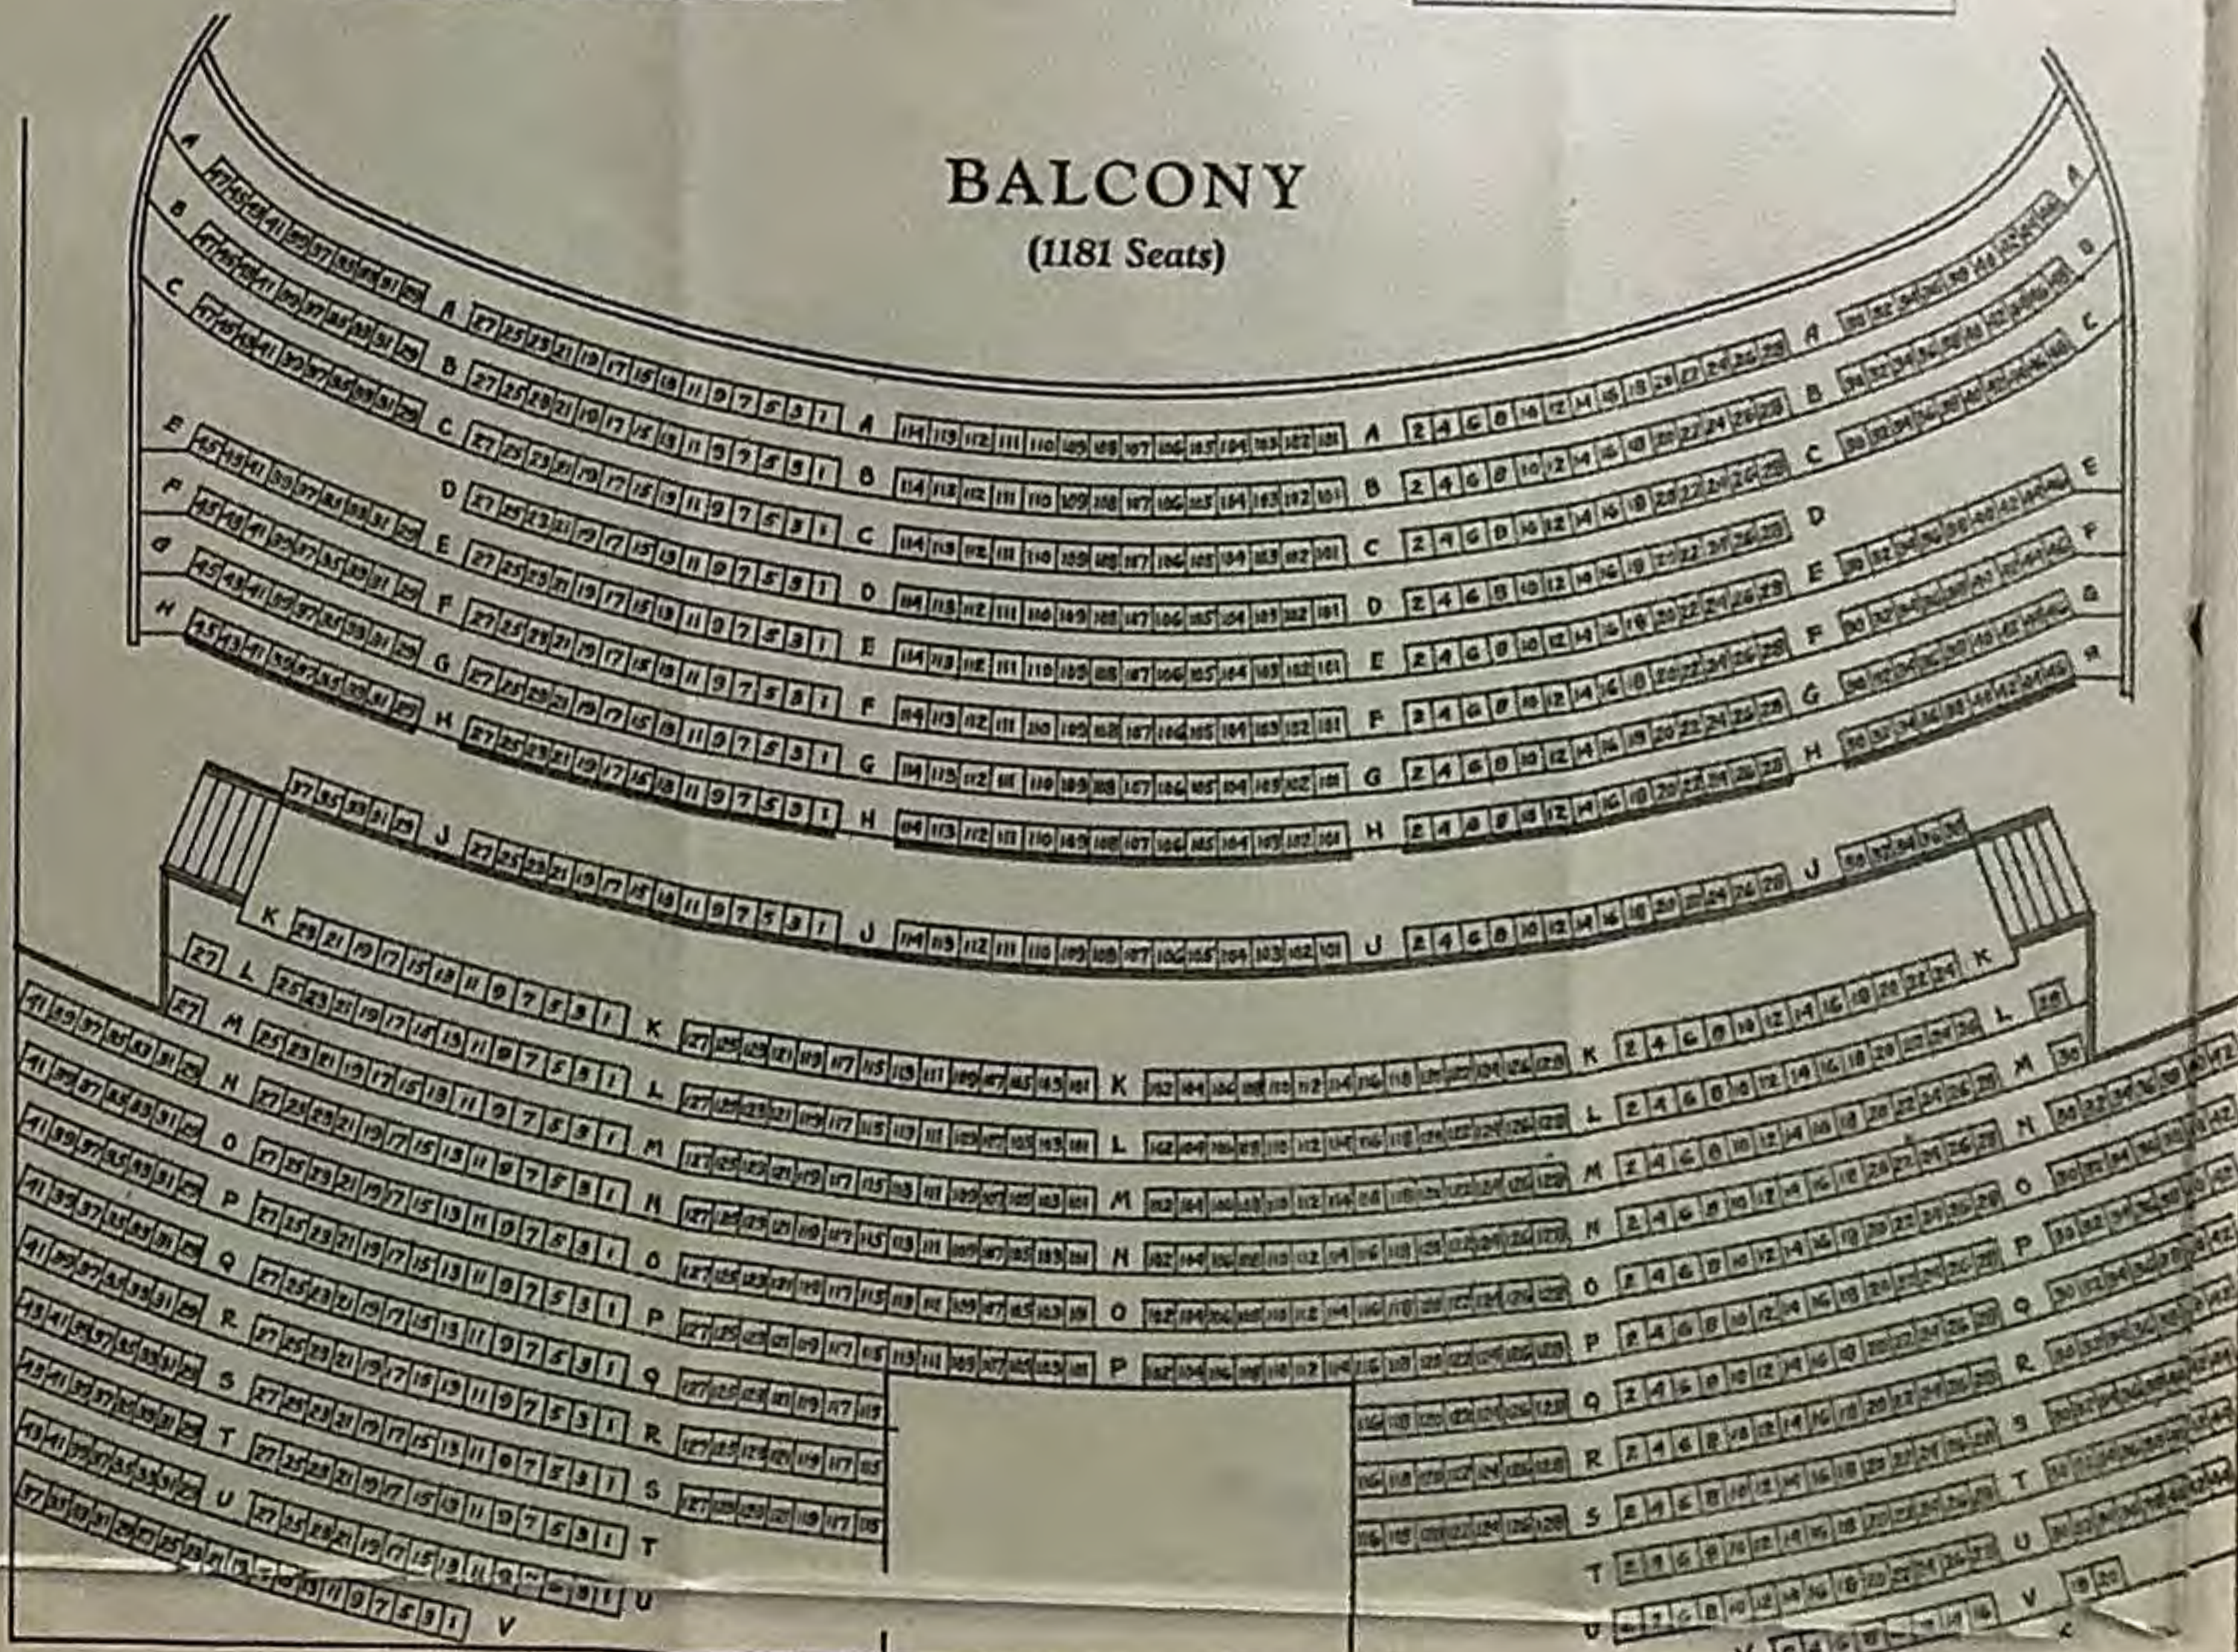

# ORCHESTRA

(962 Seats)

STAGE

ORCHESTRA PIT

# DRESS CIRCLE

(1321 Seats)

# BALCONY

(1181 Seats)

Seating Diagram of  
**MECCA AUDITORIUM**  
133 WEST 55TH STREET  
NEW YORK, N. Y.

If Boxes are desired, seating arrangements of Rows A, B and C of Dress Circle can be arranged for Boxes as follows: